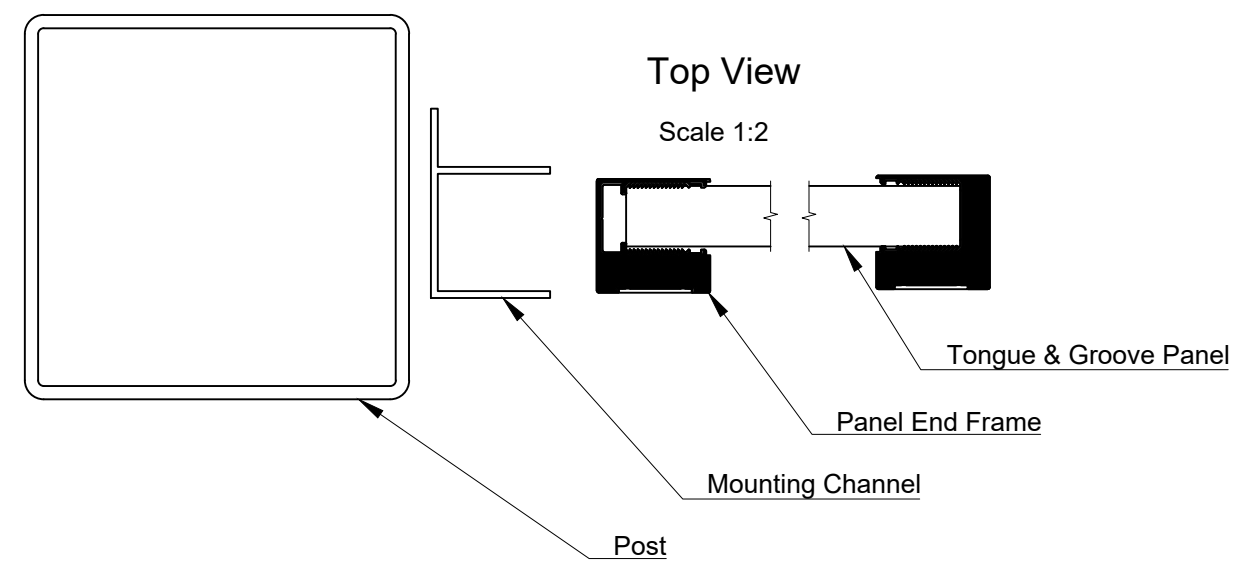

- Fence Height Options
- 46"
 - 69"

 **SLEEKFENCE™**

Style: Screen Fence System

Scale: 1:15