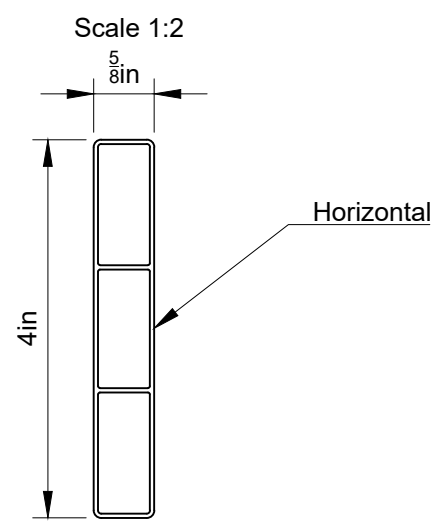

- Fence Height Options
- 46"
 - 69"

 **SLEEKFENCE™**

Style: Screen Fence System

Scale: 1:15