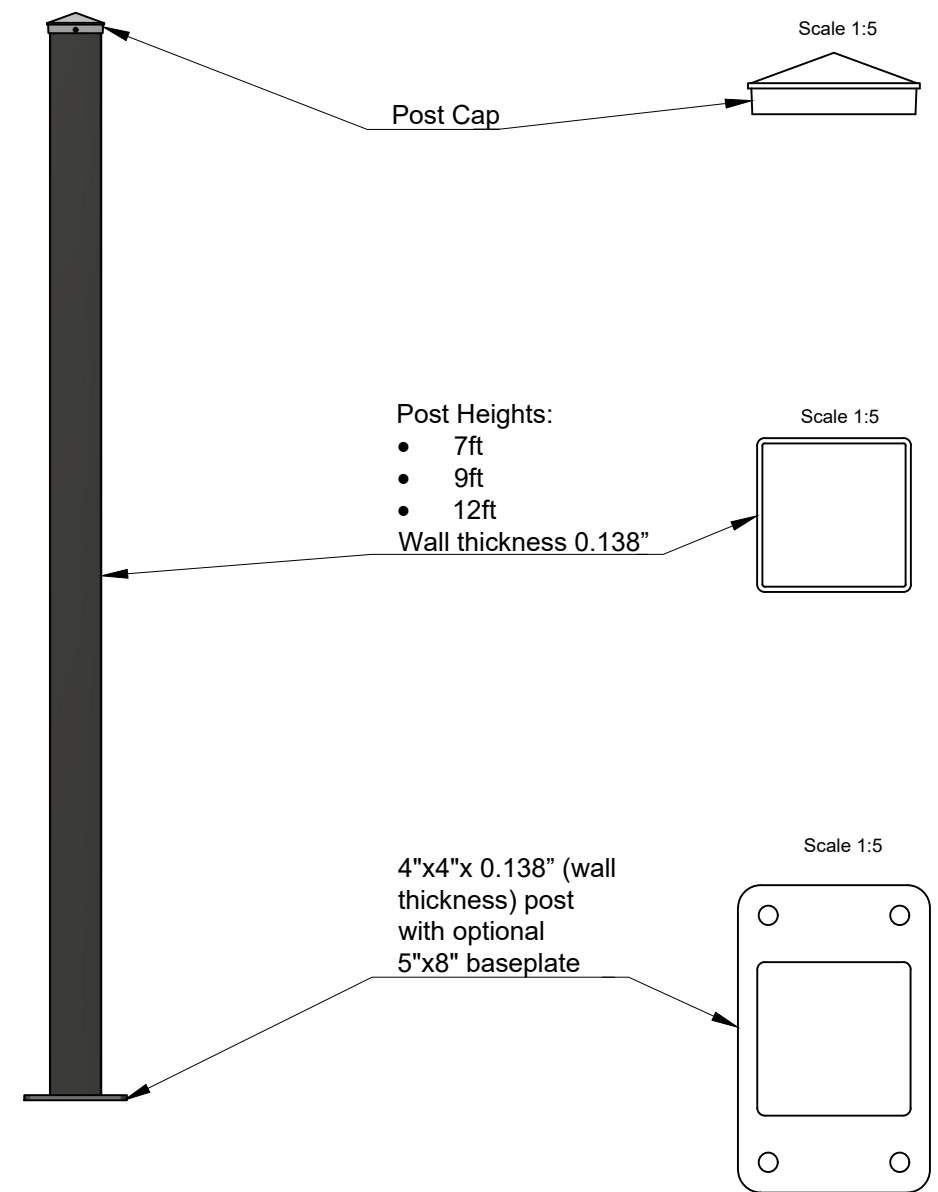

- Fence Height Options
- 46"
 - 69"

 **SLEEKFENCE™**

Style: Screen Fence System

Scale: 1:15