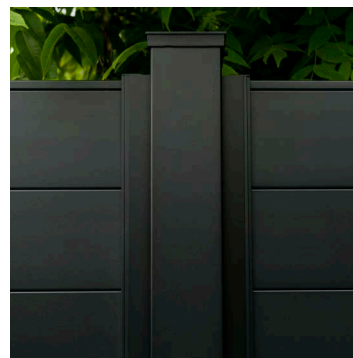

A modern horizontal fence which provides complete privacy and security, for a lifetime. Sleek fencing has been designed by fence experts to work on any property, in any application.

Our slightly textured, satin black finish will make your garden really stand out. If you want to display vivid blooms beautifully, a black fence can work wonders. It creates a versatile canvas to showcase bright flowers in purples, reds, pinks and yellows. Rather than blending in with their surroundings, plants can shine against the dark surface.

Limited Lifetime Warranty

Close up view

Matching gate

Sleek, modern lines

Constructed from 3.5mm heavy wall 4"x4 posts and ribbed interlocking horizontal boards, these fence sections are 6' long and available 4' or 6' high.

This is the last fence you will need to install. Aluminum lasts forever, and our durable powdercoating can withstand decades of exposure to the elements.

Available in multiple heights

72" wide x 46" high premade panels

Post height – up to 9'

Panel mount post & cap

Welded baseplate

72" wide x 69" high premade panels

4" x 4" post with 5" x 8" welded baseplate

Key-lock latches are available.

Padlock-able latch

Adjustable self-closing hinges