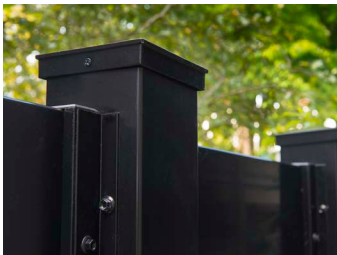

A modern horizontal fence which provides complete privacy and security, for a lifetime. Sleek fencing has been designed by fence experts to work on any property, in any application.

Our slightly textured, satin black finish will make your garden really stand out. If you want to display vivid blooms beautifully, a black fence can work wonders. It creates a versatile canvas to showcase bright flowers in purples, reds, pinks and yellows. Rather than blending in with their surroundings, plants can shine against the dark surface.

Limited Lifetime Warranty

Close up view

Matching gate

Sleek, modern lines

Constructed from 3.5mm heavy wall 4"x4 posts and ribbed interlocking horizontal boards, these fence sections are 6' long and available 4' or 6' high.

This is the last fence you will need to install. Aluminum lasts forever, and our durable powdercoating can withstand decades of exposure to the elements.

Available in multiple heights

72" wide x 46" high premade panels

Post height – up to 9'

Panel mount post & cap

Welded baseplate

72" wide x 69" high premade panels

4" x 4" post with 5" x 8" welded baseplate

Key-lock latches are available.

Padlock-able latch

Adjustable self-closing hinges