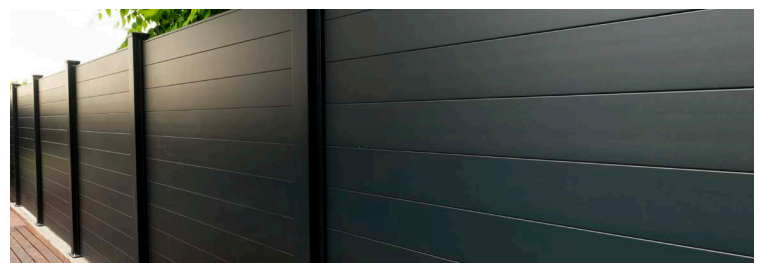

A modern horizontal fence which provides complete privacy and security, for a lifetime. Sleek fencing has been designed by fence experts to work on any property, in any application.

Our slightly textured, satin black finish will make your garden really stand out. If you want to display vivid blooms beautifully, a black fence can work wonders. It creates a versatile canvas to showcase bright flowers in purples, reds, pinks and yellows. Rather than blending in with their surroundings, plants can shine against the dark surface.

Limited Lifetime Warranty

Close up view

Matching gate

Sleek, modern lines

Constructed from 3.5mm heavy wall 4"x4 posts and ribbed interlocking horizontal boards, these fence sections are 6' long and available 4' or 6' high.

This is the last fence you will need to install. Aluminum lasts forever, and our durable powdercoating can withstand decades of exposure to the elements.

Available in multiple heights

72" wide x 46" high premade panels

Post height – up to 9'

Panel mount post & cap

Welded baseplate

72" wide x 69" high premade panels

4" x 4" post with 5" x 8" welded baseplate

Key-lock latches are available.

Padlock-able latch

Adjustable self-closing hinges