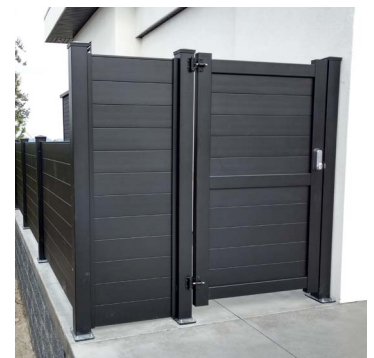

A modern horizontal fence which provides complete privacy and security, for a lifetime. Sleek fencing has been designed by fence experts to work on any property, in any application.

Our slightly textured, satin black finish will make your garden really stand out. If you want to display vivid blooms beautifully, a black fence can work wonders. It creates a versatile canvas to showcase bright flowers in purples, reds, pinks and yellows. Rather than blending in with their surroundings, plants can shine against the dark surface.

Limited Lifetime Warranty

Close up view

Matching gate

Sleek, modern lines

Constructed from 3.5mm heavy wall 4"x4 posts and ribbed interlocking horizontal boards, these fence sections are 6' long and available 4' or 6' high.

This is the last fence you will need to install. Aluminum lasts forever, and our durable powdercoating can withstand decades of exposure to the elements.

Available in multiple heights

72" wide x 46" high premade panels

Post height – up to 9'

Panel mount post & cap

Welded baseplate

72" wide x 69" high premade panels

4" x 4" post with 5" x 8" welded baseplate

Key-lock latches are available.

Padlock-able latch

Adjustable self-closing hinges